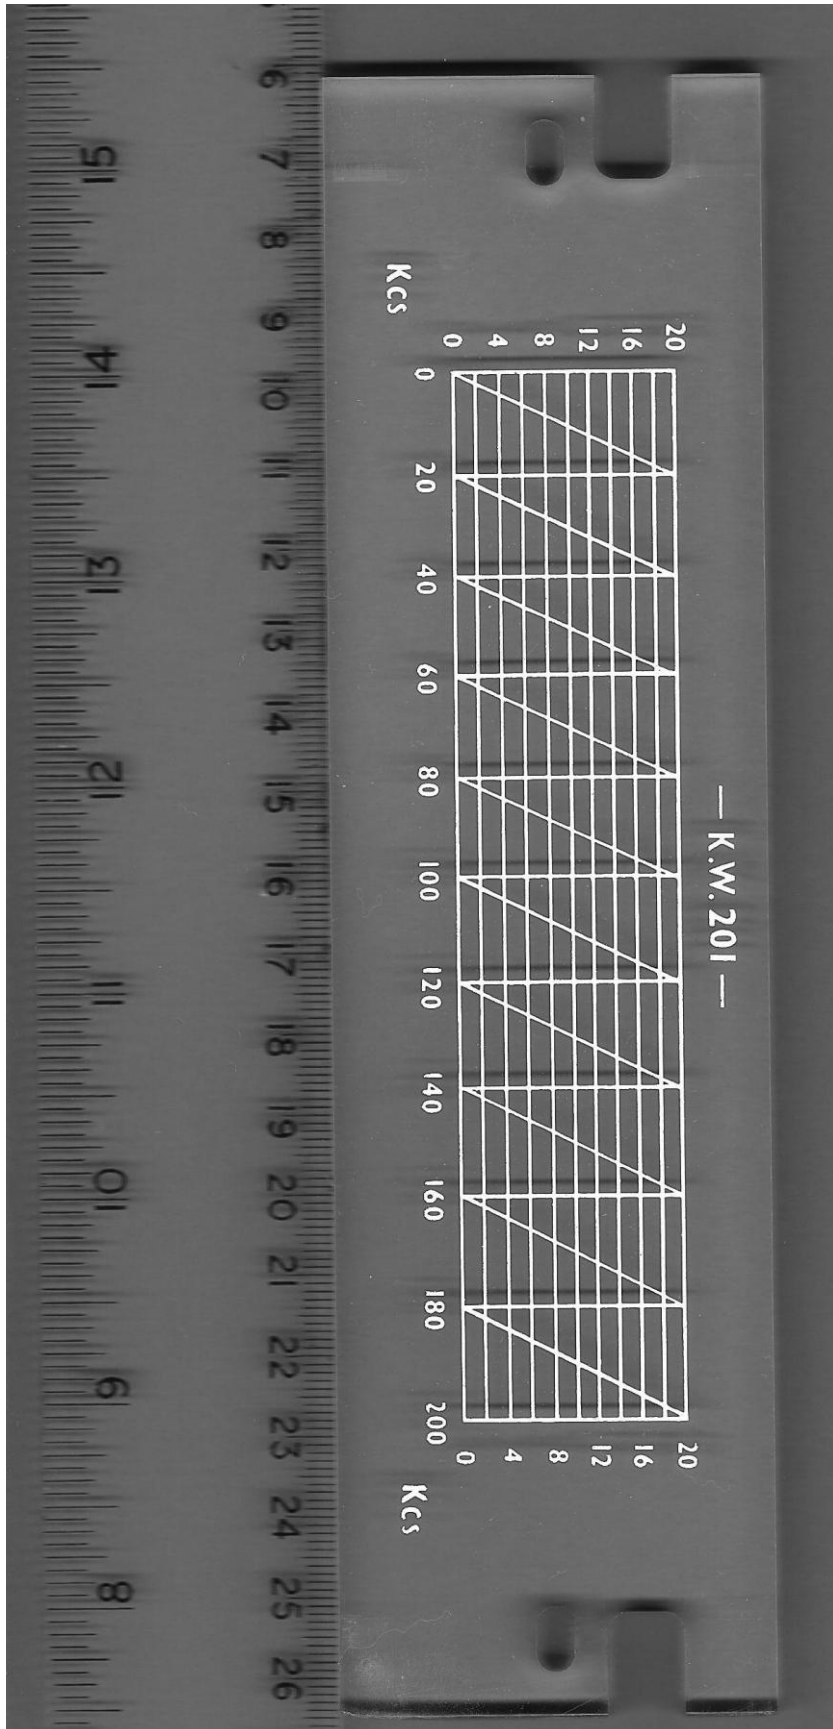

# KW201 DIAL FRONT VIEW SCANNED

# KW201 DIAL REAR VIEW SCANNED

## **KW201 DIAL DIMENSIONS**

**Perspex size 204 x 54x6mm**

<b>LH edge to 0 vertical axis</b>	<b>37mm</b>
<b>RH edge to 200 vertical axis</b>	<b>37mm</b>
<b>Lower edge to 0 horizontal axis</b>	<b>16mm</b>
<b>Upper edge to 20 horizontal axis</b>	<b>10mm</b>
<b>Length between 0 &amp; 200 vertical axes</b>	<b>130mm</b>
<b>Length between 0 &amp; 20 vertical axes</b>	<b>13mm</b>
<b>Length between 20 &amp; 40 vertical axes</b>	<b>12.5mm</b>
<b>Length between 40 &amp; 60 vertical axes</b>	<b>12mm</b>
<b>Length between 60 &amp; 80 vertical axes</b>	<b>12.5mm</b>
<b>Length between 80 &amp; 100 vertical axes</b>	<b>12mm</b>
<b>Length between 100 &amp; 120 vertical axes</b>	<b>13mm</b>
<b>Length between 120 &amp; 140 vertical axes</b>	<b>13mm</b>
<b>Length between 140 &amp; 160 vertical axes</b>	<b>13.5mm</b>
<b>Length between 160 &amp; 180 vertical axes</b>	<b>14mm</b>
<b>Length between 180 &amp; 200 vertical axes</b>	<b>14mm</b>
<b>Length between 0 and 20 horizontal axes</b>	<b>28mm</b>