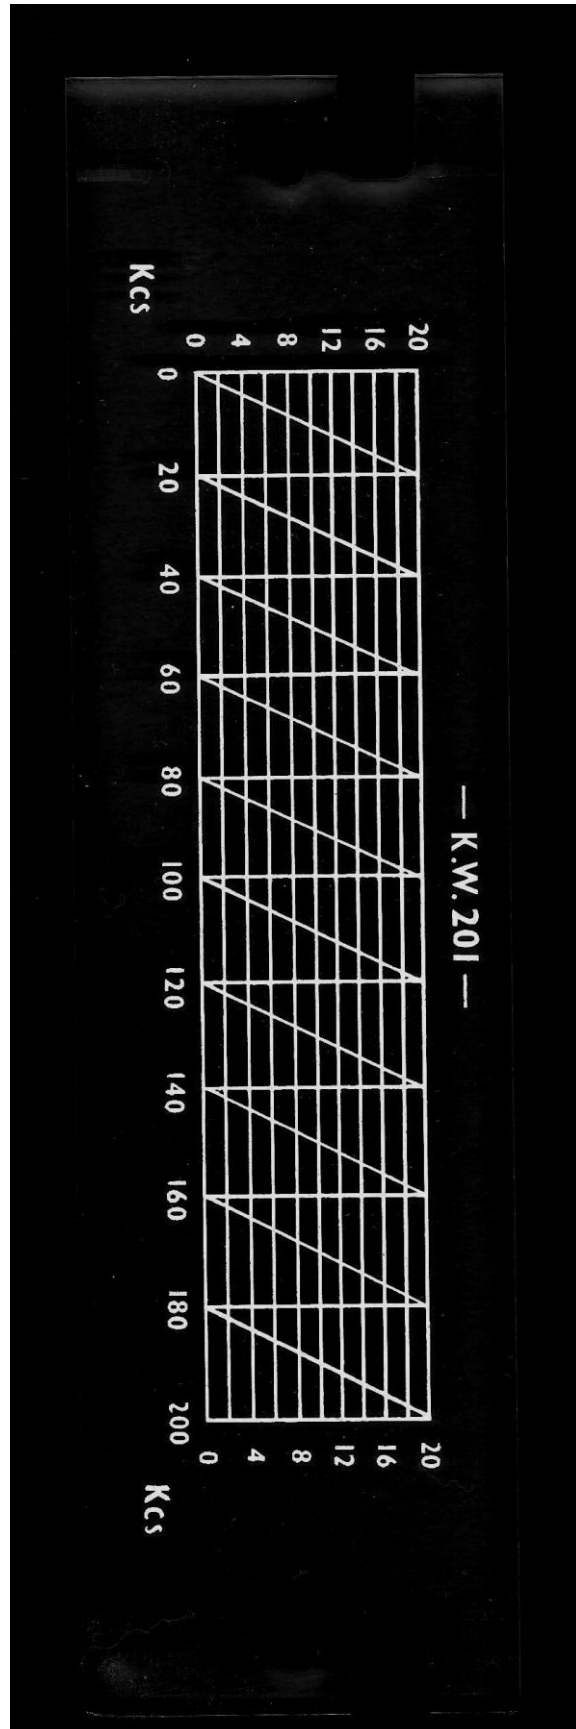

# KW201 DIAL FRONT VIEW SCANNED

# KW201 DIAL REAR VIEW SCANNED

## **KW201 DIAL DIMENSIONS**

**Perspex size 204 x 54x6mm**

<b>LH edge to 0 vertical axis</b>	<b>37mm</b>
<b>RH edge to 200 vertical axis</b>	<b>37mm</b>
<b>Lower edge to 0 horizontal axis</b>	<b>16mm</b>
<b>Upper edge to 20 horizontal axis</b>	<b>10mm</b>
<b>Length between 0 &amp; 200 vertical axes</b>	<b>130mm</b>
<b>Length between 0 &amp; 20 vertical axes</b>	<b>13mm</b>
<b>Length between 20 &amp; 40 vertical axes</b>	<b>12.5mm</b>
<b>Length between 40 &amp; 60 vertical axes</b>	<b>12mm</b>
<b>Length between 60 &amp; 80 vertical axes</b>	<b>12.5mm</b>
<b>Length between 80 &amp; 100 vertical axes</b>	<b>12mm</b>
<b>Length between 100 &amp; 120 vertical axes</b>	<b>13mm</b>
<b>Length between 120 &amp; 140 vertical axes</b>	<b>13mm</b>
<b>Length between 140 &amp; 160 vertical axes</b>	<b>13.5mm</b>
<b>Length between 160 &amp; 180 vertical axes</b>	<b>14mm</b>
<b>Length between 180 &amp; 200 vertical axes</b>	<b>14mm</b>
<b>Length between 0 and 20 horizontal axes</b>	<b>28mm</b>